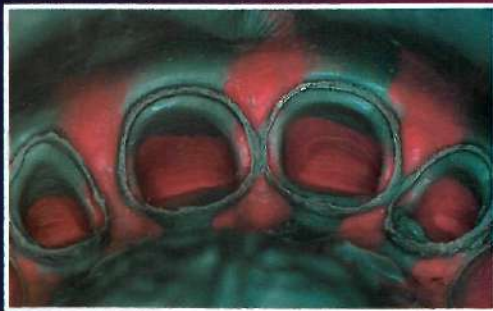

Esthetics of Anterior Fixed Prosthetics

Gerard J. Chiche, DDS
Alain Pinault, MDT

Contents

Contributors		6
Foreword		7
Preface		8
Acknowledgments		11
<hr/>		
Chapter 1	Artistic and Scientific Principles Applied to Esthetic Dentistry	13
	<i>Gerard Chiche and Alain Pinault</i>	
<hr/>		
Chapter 2	Diagnosis and Treatment Planning of Esthetic Problems	33
	<i>Gerard Chiche, Vincent G Kokich, and Richard Caudill</i>	
<hr/>		
Chapter 3	Replacement of Deficient Crowns	53
	<i>Gerard Chiche and Alain Pinault</i>	
<hr/>		
Chapter 4	Metal Ceramic Crowns	75
	<i>Gerard Chiche and Alain Pinault</i>	
<hr/>		
Chapter 5	All-Ceramic Crowns and Foil Crowns	97
	<i>John W McLean, Edmund E Jeansonne, Gerard Chiche, and Alain Pinault</i>	
<hr/>		
Chapter 6	Communication with the Dental Laboratory: Try-In Procedures and Shade Selection	115
	<i>Gerard Chiche and Alain Pinault</i>	
<hr/>		
Chapter 7	Tissue Management for the Maxillary Anterior Region	143
	<i>James D Harrison, Gerard Chiche, and Alain Pinault</i>	
<hr/>		
Chapter 8	Impressions for the Anterior Dentition	161
	<i>Gerard Chiche and Alain Pinault</i>	
<hr/>		
Chapter 9	Establishing an Esthetic Gingival Appearance	177
	<i>Richard Caudill and Gerard Chiche</i>	
<hr/>		
Index		199